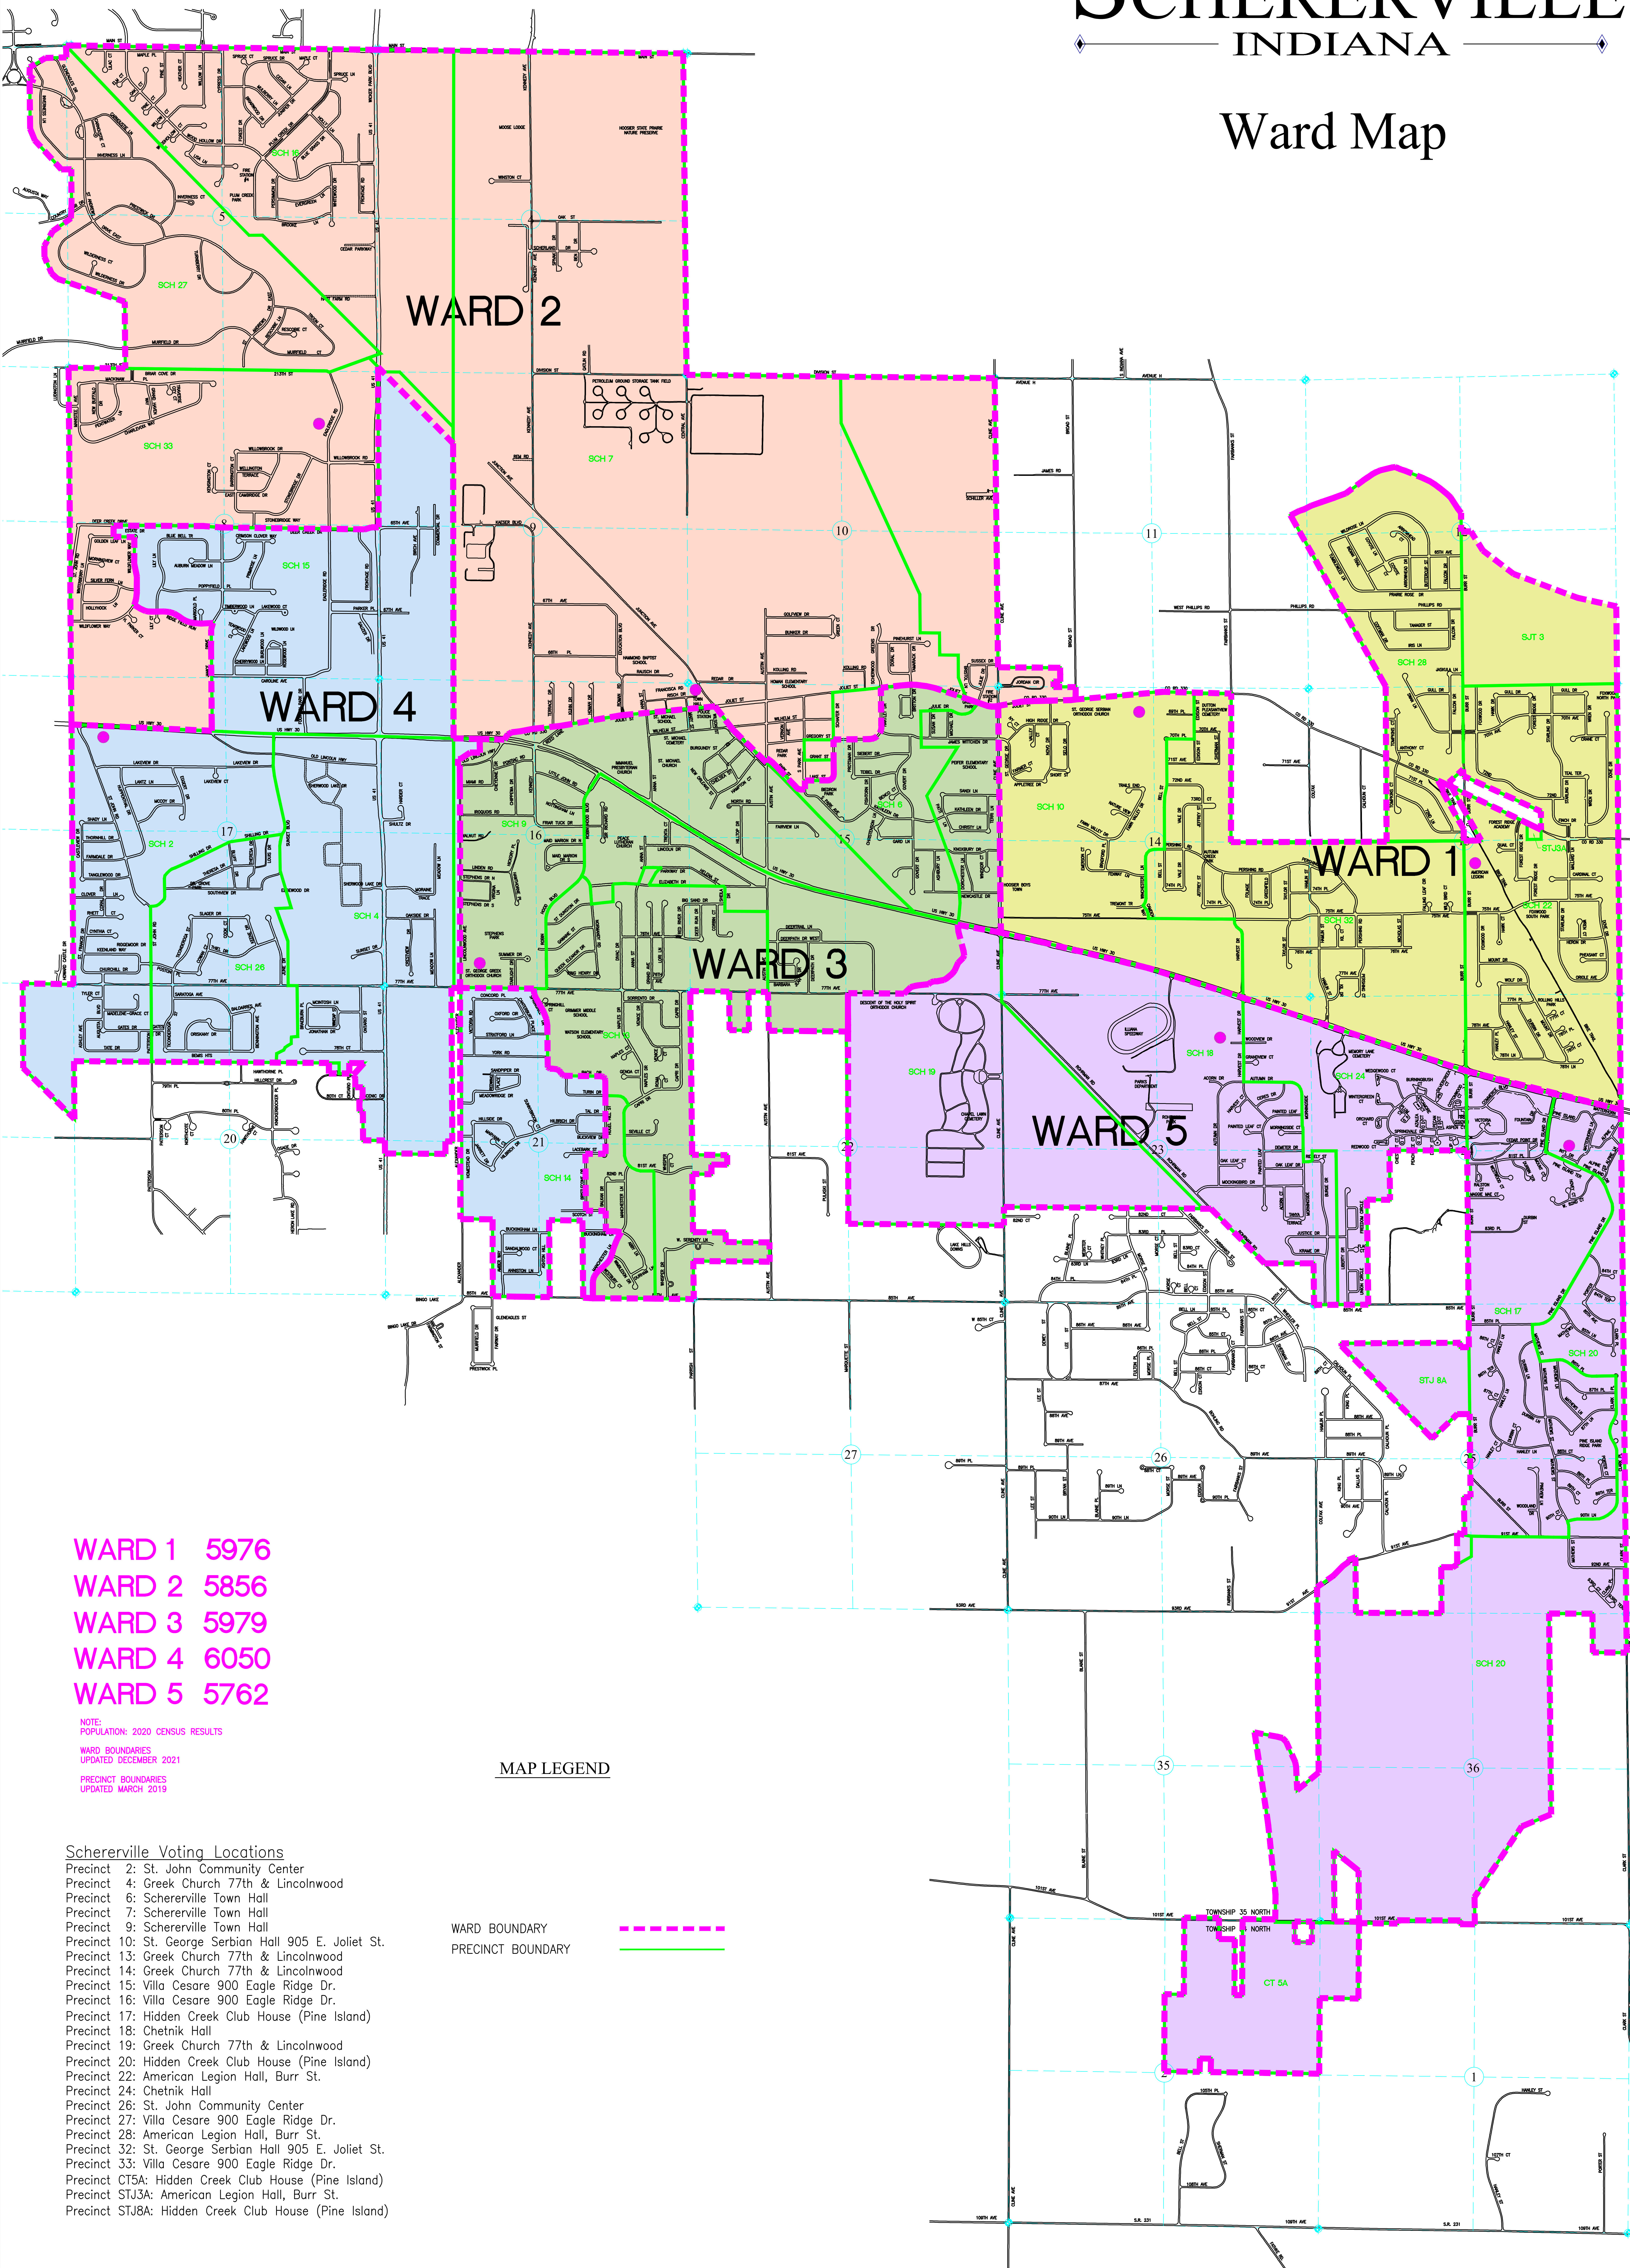

# Town of SCHERERVILLE INDIANA

## Ward Map

WARD 1 5976  
WARD 2 5856  
WARD 3 5979  
WARD 4 6050  
WARD 5 5762

NOTE:  
POPULATION: 2020 CENSUS RESULTS  
WARD BOUNDARIES  
UPDATED DECEMBER 2021  
PRECINCT BOUNDARIES  
UPDATED MARCH 2019

### MAP LEGEND

WARD BOUNDARY ---  
PRECINCT BOUNDARY ---

- Schererville Voting Locations**
- Precinct 2: St. John Community Center
  - Precinct 4: Greek Church 77th & Lincolnwood
  - Precinct 6: Schererville Town Hall
  - Precinct 7: Schererville Town Hall
  - Precinct 9: Schererville Town Hall
  - Precinct 10: St. George Serbian Hall 905 E. Joliet St.
  - Precinct 13: Greek Church 77th & Lincolnwood
  - Precinct 14: Greek Church 77th & Lincolnwood
  - Precinct 15: Villa Cesare 900 Eagle Ridge Dr.
  - Precinct 16: Villa Cesare 900 Eagle Ridge Dr.
  - Precinct 17: Hidden Creek Club House (Pine Island)
  - Precinct 18: Chetnik Hall
  - Precinct 19: Greek Church 77th & Lincolnwood
  - Precinct 20: Hidden Creek Club House (Pine Island)
  - Precinct 22: American Legion Hall, Burr St.
  - Precinct 24: Chetnik Hall
  - Precinct 26: St. John Community Center
  - Precinct 27: Villa Cesare 900 Eagle Ridge Dr.
  - Precinct 28: American Legion Hall, Burr St.
  - Precinct 32: St. George Serbian Hall 905 E. Joliet St.
  - Precinct 33: Villa Cesare 900 Eagle Ridge Dr.
  - Precinct CT5A: Hidden Creek Club House (Pine Island)
  - Precinct STJ3A: American Legion Hall, Burr St.
  - Precinct STJ8A: Hidden Creek Club House (Pine Island)

● Voting Location Marker

TOWN INCORPORATED AREA  
9,683 ACRES  
15.13 SQUARE MILES